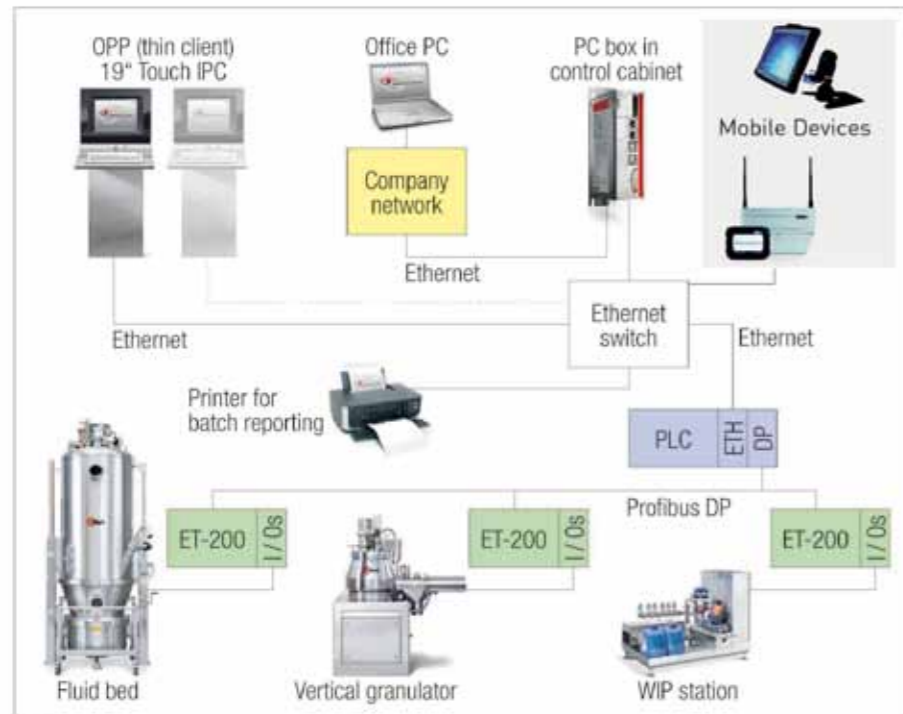

Glatt Control Systems

**Total control.
And unlimited mobility.**

GlattView® control concept

Glatt technology.
The Future today

Fluid bed systems

Vertical granulators

Product handling

Pan coaters

Mobile Devices

Total control. And unlimited mobility.

- The complete GlattView® control system in your hand. You have everything under control in any situation – wherever you are around your equipment.
- Mobile operating station with large touch screen. Complete GlattView® control system integrated. All the functions of the GlattView® control system on a mobile unit.